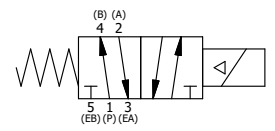

POSITION GASKET TO SEAL PILOT HOLE
SIDE 'B' ONLY.

ALIGN PILOT AND SLOT IN ADAPTOR
WITH GASKET IN BETWEEN SIDE 'A' ONLY
FOR EXTERNAL PILOT OPERATION - ROTATE ADAPTOR
180 DEGREES. REMOVE 1/8" NPTF PLUG AND
SUPPLY 50-150 PSI TO 1/8" NPTF PILOT PORT IN ADAPTOR.

NOTES:
1) ALWAYS GIVE VALVE MODEL AND PART NUMBER WHEN ORDERING PARTS.

FLG	QTY	PART NO	DESCRIPTION
12	1	EMG3	GASKET - END MOUNT SOLENOID, BUNA-N, 1/4" & 3/8" VALVES
11	1	V-19-SS	PLUG, SOCKET PIPE 1/8"-27 NPT, 7/8 TAPER, PLAIN, FLUSH SEAL, STAINLESS STEEL
10	4	V-584-SS	SCREW, 10-24 X 1, BUTTON HEAD SOCKET CAP, 18-8 OR 303 SS
9	1	SEC3-7	PLATE, RE-INFORCEMENT, SOLENOID, STAMPED, 304 STAINLESS
8	1	V-564	SYSTEM 8 INTRINSICALLY SAFE SOLENOID OPERATOR.
7	1	AY-S3-SIK	ASSEMBLY - SPOOL INDICATOR, THREADED, 1/4" & 3/8" VALVE
6	1	CS3	SPRING - RETURN, (EXCEPT HO, KO & PO) 1/4" & 3/8" VALVES
5	1	SEC3-4	END CAP, VENTED, INDICATOR PIN, STAINLESS STEEL, 1/4" & 3/8" VALVES
4	4	V-38-SS	SCREW, 10-24 X 3/4, SOCKET HEAD CAP, 18-8 SS
3	1	ECG3	GASKET - END CAP, 1/4" & 3/8" VALVE
2	6	V-39	O-RING, VITON, STD BODY, 1/4" & 3/8" VALVES
1	1	ZB3-1	BODY - BRASS, UPPER PILOTS (BUTTON BLEEDER), 3/8" SIDE PORT VALVE

LIMITS ON DIMENSIONS UNLESS OTHERWISE SPECIFIED		2-PL DECIMAL ± .01 3-PL DECIMAL ± .005 FRACTIONAL ± 1/64 ANGULAR ± 1/2°		AAA PRODUCTS INTERNATIONAL 7114 Harry Hines Blvd Dallas, TX 75235
DRAWN: RMckenna	DATE: 2/25/2016	CHECKED: KWaite	DATE: 2/25/2016	
SCALE: 1 : 1	SHEET: 1 OF 1	RELEASED: HWomack	DATE: 2/25/2016	
TITLE: 3/8" SIDE PORT, SNGL SOL, 2 POS, SPRING RTRN, INTRINSICALLY SAFE, 24VDC, BRASS & SS, THD INDCTR PIN			PART NO.: ZES03AK 24VDC	REV.:

THE INFORMATION CONTAINED WITHIN THIS DOCUMENT IS PROPRIETARY TO AAA PRODUCTS AND MAY NOT BE DISCLOSED WITHOUT PRIOR WRITTEN CONSENT