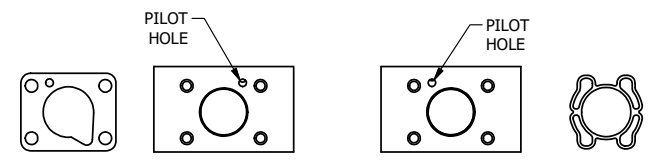

POSITION GASKET TO SEAL PILOT HOLE
SIDE 'B' ONLY.

ALIGN PILOT AND SLOT IN ADAPTOR
WITH GASKET IN BETWEEN SIDE 'A' ONLY
FOR EXTERNAL PILOT OPERATION - ROTATE ADAPTOR
180 DEGREES. REMOVE 1/8" NPTF PLUG AND
SUPPLY 50-150 PSI TO 1/8" NPTF PILOT PORT IN ADAPTOR.

NOTES:
1) ALWAYS GIVE VALVE MODEL AND PART NUMBER WHEN ORDERING PARTS.

FLG	QTY	PART NO	DESCRIPTION
12	1	EMG3	GASKET - END MOUNT SOLENOID, BUNA-N, 1/4" & 3/8" VALVES
11	1	V-19-SS	PLUG, SOCKET PIPE 1/8"-27 NPT, 7/8 TAPER, PLAIN, FLUSH SEAL, STAINLESS STEEL
10	4	V-584-SS	SCREW, 10-24 X 1, BUTTON HEAD SOCKET CAP, 18-8 OR 303 SS
9	1	SEC3-7	PLATE, RE-INFORCEMENT, SOLENOID, STAMPED, 304 STAINLESS
8	1	V-564	SYSTEM 8 INTRINSICALLY SAFE SOLENOID OPERATOR.
7	1	AY-S3-SIK	ASSEMBLY - SPOOL INDICATOR, THREADED, 1/4" & 3/8" VALVE
6	1	CS3	SPRING - RETURN, (EXCEPT HO, KO & PO) 1/4" & 3/8" VALVES
5	1	SEC3-4	END CAP, VENTED, INDICATOR PIN, STAINLESS STEEL, 1/4" & 3/8" VALVES
4	4	V-38-SS	SCREW, 10-24 X 3/4, SOCKET HEAD CAP, 18-8 SS
3	1	ECG3	GASKET - END CAP, 1/4" & 3/8" VALVE
2	6	V-39	O-RING, VITON, STD BODY, 1/4" & 3/8" VALVES
1	1	ZB3-1	BODY - BRASS, UPPER PILOTS (BUTTON BLEEDER), 3/8" SIDE PORT VALVE

LIMITS ON DIMENSIONS UNLESS OTHERWISE SPECIFIED		2-PL DECIMAL ± .01 3-PL DECIMAL ± .005 FRACTIONAL ± 1/64 ANGULAR ± 1/2°		AAA PRODUCTS INTERNATIONAL 7114 Harry Hines Blvd Dallas, TX 75235
DRAWN: RMckenna	DATE: 2/25/2016	CHECKED: KWaite	DATE: 2/25/2016	
SCALE: 1 : 1	SHEET: 1 OF 1	RELEASED: HWomack	DATE: 2/25/2016	
TITLE: 3/8" SIDE PORT, SNGL SOL, 2 POS, SPRING RTRN, INTRINSICALLY SAFE, 24VDC, BRASS & SS, THD INDCTR PIN			PART NO.: ZES03AK 24VDC	REV.:

THE INFORMATION CONTAINED WITHIN THIS DOCUMENT IS PROPRIETARY TO AAA PRODUCTS AND MAY NOT BE DISCLOSED WITHOUT PRIOR WRITTEN CONSENT