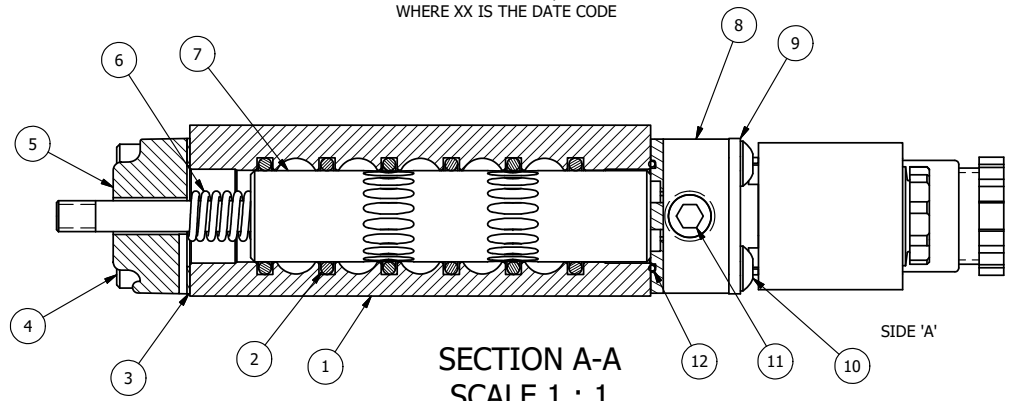

SECTION A-A
SCALE 1 : 1
VIEW FROM 3 PORT SIDE